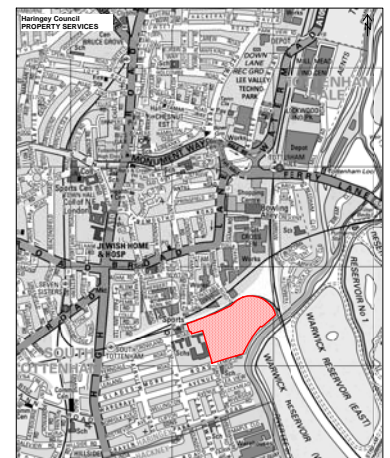

Scale 1:10000
CPM No.
Drawing No. BVES A4 msc.